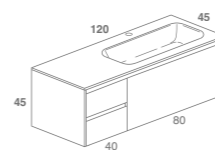

Composition with central basin and furniture with drawer and side chest of drawers.
Grooved handles, glass top with built-in basin and optional internal wood drawers with sliding organizers.
Picture: glossy-black glass top, black polished lacquered furniture, internal drawers in natural polished oak.
Size cm 160 x 45 x H 45.

046

047

Composizione con lavabo laterale e mobile ad un cassetto, con cassettera laterale.
 Maniglia a gola, top in vetro con lavabo integrato e cassetti interni opzionali in legno con divisori mobili.
 In foto: top in vetro grigio fumo satinato, mobile rovere grigio, cassetti interni grigio fumo opaco.
 Dimensioni cm 180 x 45 x H 45 .

Composition with side basin and one drawer furniture, with side chest of drawer.
 Grooved handle, glass top with built-in basin and optional internal wood drawers with sliding organizers.
 Picture: smoke satin grey top, grey oak furniture, opaque smoke grey internal drawers.
 Size cm 180 x 45 x H 45.

Art. #YR

Art. #YT

Art. #YV

Art. #YZ

Composizione con lavabo centrale e mobile ad un cassettone.
 Maniglia push, top in vetro con lavabo integrato e cassetti interni opzionali in legno, con divisori.
 In foto: top in vetro grigio fumo satinato, mobile laccato grigio fumo opaco,
 cassetti interni in noce canaletto, mensola autoportante noce canaletto.
 Dimensioni cm 200 x 45 x H 30.