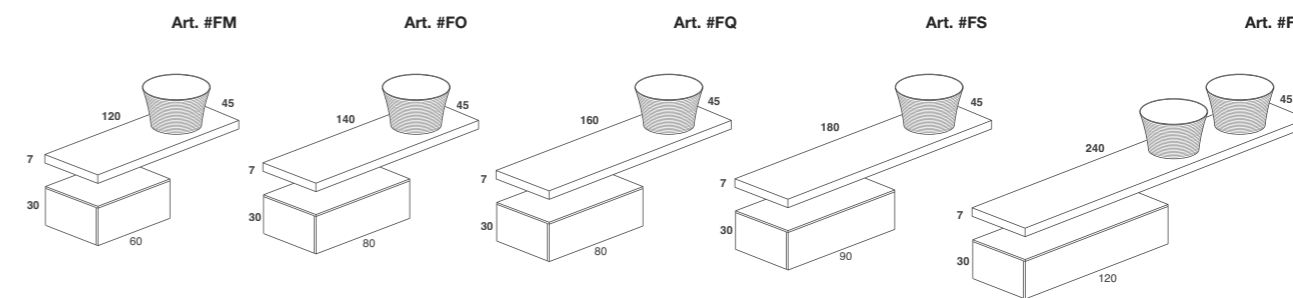

Composizione con top in legno massello, lavabo in appoggio laterale, mobile a un cassetto. Maniglia fresata e cassetto interno standard.
In foto: top in rovere massello, doppio lavabo in appoggio mod. hand made in Ceramilux opaco mod. D5P.
mobile laccato bianco opaco, cassetto interno standard ad estrazione totale in alluminio finitura bianca.
Dimensioni top cm 240 x 45 x H 30, dimensioni mobile cm 120 x 45 x H 30.

Composizione with solid wood top, double basin with side counter and furniture with drawers. Milled handle and standard internal drawers.
Picture: solid oak top, on top double basin mod. Handmade opaque Ceramilux mod. D5P.
white opaque lacquered furniture, internal standard pullout drawer in aluminum with white finishing.
Sizes top cm 240 x 45 x H 30, sizes furniture cm 120 x 45 x H 30.