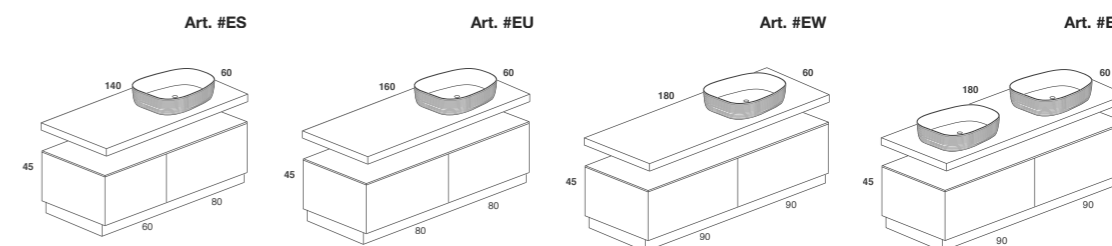

Composizione con top in legno massello, lavabo in appoggio laterale, mobile a due cassettoni con zoccolo per posizionamento a terra. Maniglia fresata e cassetti interni opzionali in legno, con divisori scorrevoli. In foto: top in larice massello termotrattato, lavabo in Ceramilux opaco hand made mod. D5K, mobile laccato bianco opaco, cassetti interni grigio pavillon opaco. Dimensioni top cm 160 x 45 x H 7 dimensioni mobile cm 160 x 45 x H 45.

Composition with solid wood top, on top side basin, furniture with two drawers with floor standing base. Milled handle and optional wooden internal drawers, with sliding organizers. Picture: top in thermo treated hard larch, basin in opaque Ceramilux Handmade mod. D5K, white opaque lacquered furniture, opaque pavillon grey internal drawers. Sizes top cmq 160 x 45 x H 7, sizes furniture cm 160 x 45 x H 45.