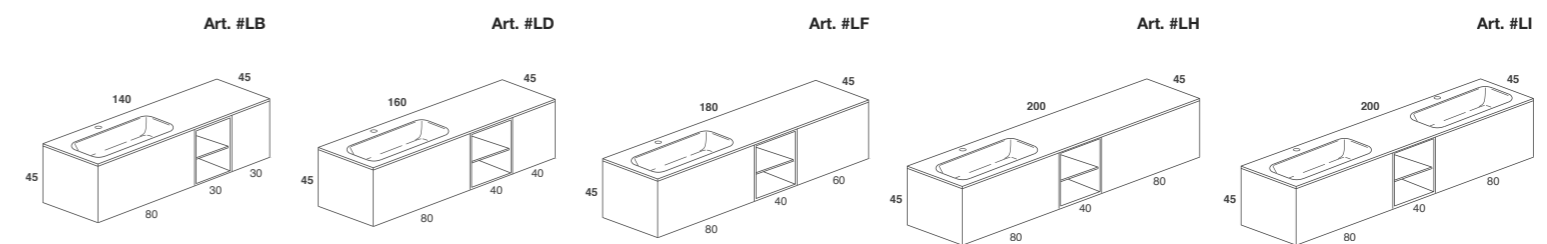

Composizione con lavabo laterale e mobile ad un cassettone con cassettone laterale e vano a giorno centrale.
Maniglia push, top in vetro con lavabo integrato e cassetti interni opzionali in legno, con divisori.
In foto: top in vetro creta lucido con doppio lavabo integrato, mobile laccato creta lucido,
cassetti interni in noce canaletto
Dimensioni cm 200 x 45 x H 45.

Composition with side basin and one drawer furniture with side drawer and central open compartment.
Push handle, glass top with built-in basin and optional internal wood drawers, with organizers.
Picture: top of polished clay glass with double built-in basin, polished clay lacquered furniture,
internal drawers in canaletto walnut.
Sizes cm 200 x 45 x H 45.