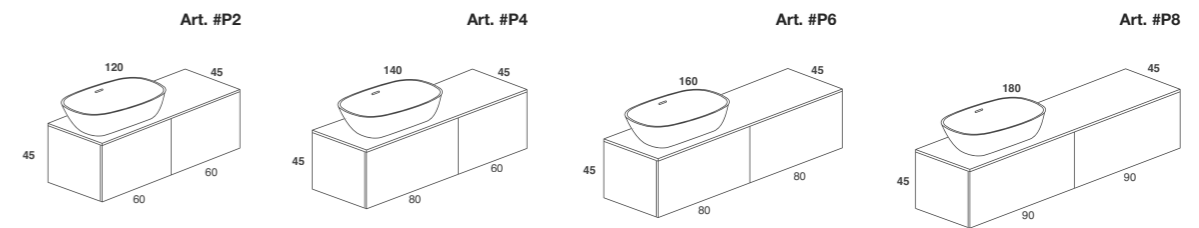

071

Composizione con lavabo in appoggio laterale e mobile a due cassettoni. Maniglia push, top in parapan.
In foto: lavabo in ceramilux art D4M, top in parapan bianco lucido, mobile in legno prefinito noce canaletto,
cassetti interni standard ad estrazione totale in alluminio, finitura bianca.
Dimensioni cm 160 x 45 x H 45.

Composition with on top side basin and two drawer furniture. Push handle, top in parapan.
Picture: art D4M ceramilux basin, top in white polished parapan, furniture in prefinished canaletto walnut,
fully pullout internal standard drawers in aluminum, white finishing.
Size cm 160 x 45 x H 45.