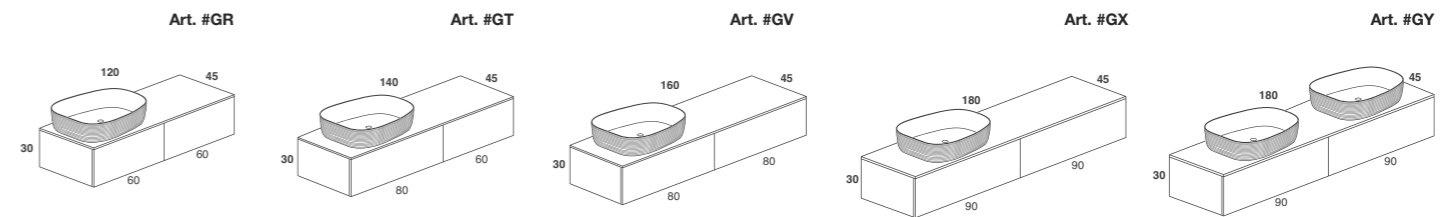

Composizione con lavabo in appoggio laterale e mobile a due cassettoni.
Maniglia a gola, top in cristalplant biobased e cassetti interni opzionali in legno, con divisori.
In foto: lavabo in Ceramilux opaco hand made mod. D5K, top in cristalplant biobased,
mobile laccato bianco opaco, cassetti interni wengè.
Dimensioni cm 120 x 45 x H 30.

Composition with on top basin and two drawer furniture.
Grooved handle, biobased cristalplant top and optional internal wood drawers, with organizers.
Picture: handmade opaque Ceramilux washbasin mod. D5K, biobased cristalplant top,
white opaque lacquered furniture, wenge internal drawers.
Sizes cm 120 x 45 x H 30.