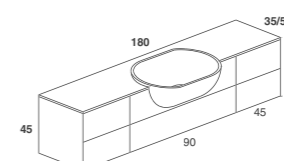

Composizione con lavabo integrato centrale, mobile a un cassettone e cassettiere laterali.
Maniglia push e cassetti interni opzionali in legno con divisori scorrevoli.
In foto: lavabo integrato mod. Soft in Cristalplant biobased, mobile grigio fumo opaco,
cassetti interni legno finitura noce canaletto.
Dimensioni cm 140 x 45 x H 45.

Composition with central built-in basin, furniture with drawer and side chest of drawers.
Push handle and optional internal drawers in wood with sliding organizers.
Picture: built-in basin mod. Soft in biobased Cristalplant, opaque smoke grey furniture,
wooden internal drawers, canaletto walnut finishing.
Sizes cm 140 x 45 x H 45.

Art. #84