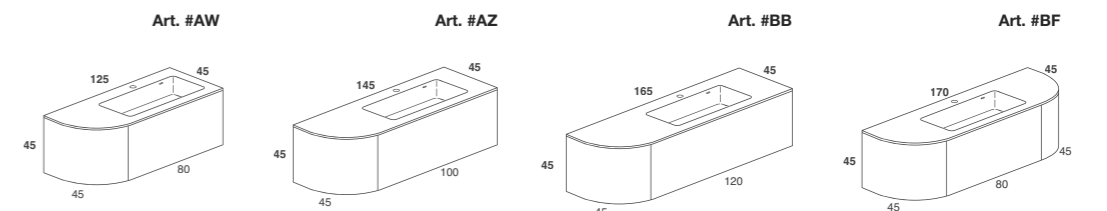

079

Composizione con lavabo integrato centrale, mobile a un cassetto e ante curve laterali.
Maniglia push e cassetti interni opzionali in legno, con divisori.
In foto: lavabo integrato mod. Round in Cristalplant biobased, mobile laccato bianco opaco,
cassetti interni rovere naturale spazzolato.
Dimensioni cm 170 x 45 x H 45.

Composition with built-in central basin, furniture with drawer and side curved doors.
Push handle and optional wooden internal drawers with organizers.
Picture: built-in basin mod. Round in biobased cristalplant, opaque white lacquered furniture,
internal drawers in natural polished oak.
Sizes cm 170 x 45 x H 45.