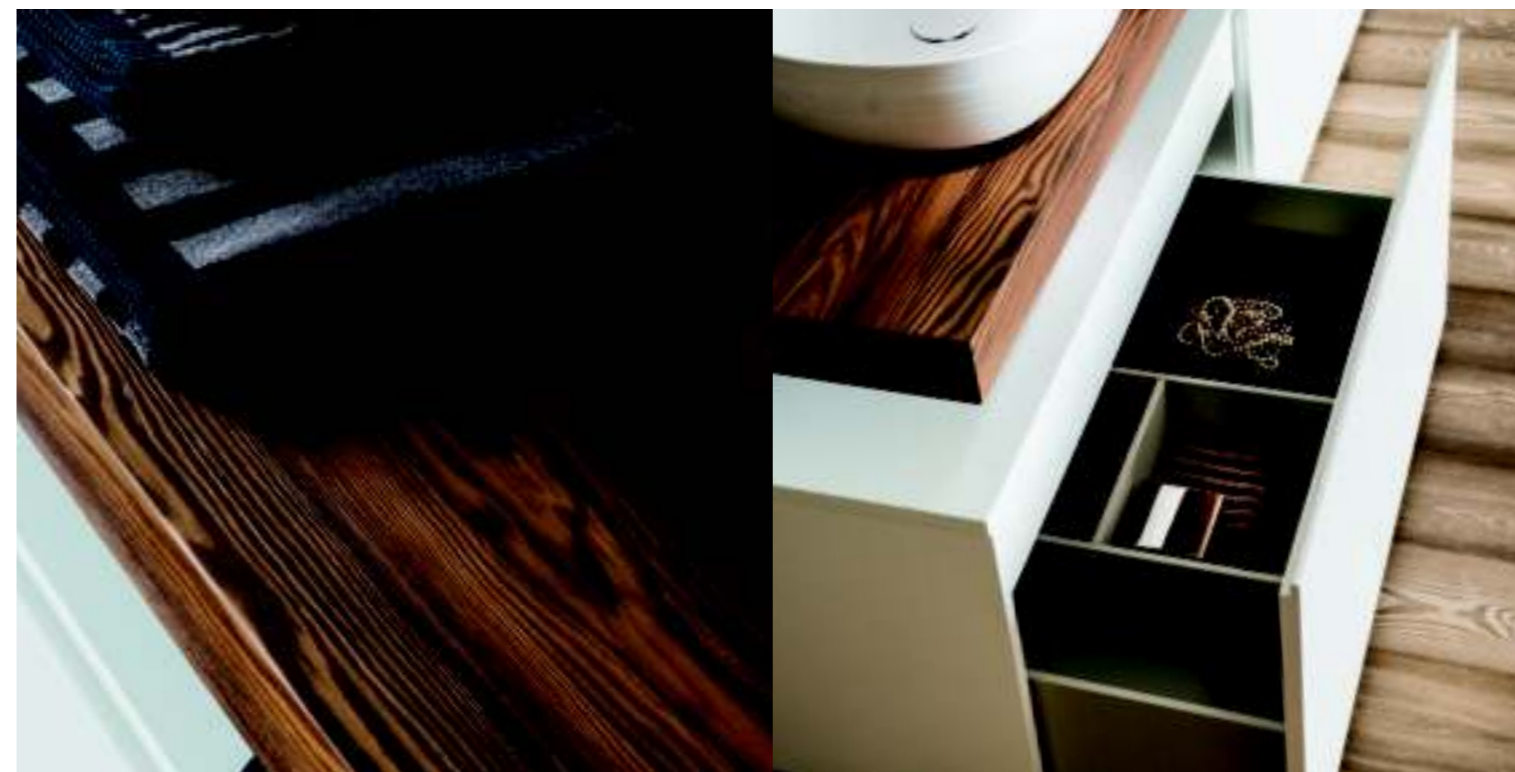

Composizione con top in legno massello, lavabo in appoggio laterale, mobile a due cassettoni con zoccolo per posizionamento a terra. Maniglia fresata e cassetti interni opzionali in legno, con divisori scorrevoli. In foto: top in larice massello termotrattato, lavabo in Ceramilux opaco hand made mod. D5K, mobile laccato bianco opaco, cassetti interni grigio pavillon opaco. Dimensioni top cm 160 x 45 x H 7 dimensioni mobile cm 160 x 45 x H 45.

Composition with solid wood top, on top side basin, furniture with two drawers with floor standing base. Milled handle and optional wooden internal drawers, with sliding organizers. Picture: top in thermo treated hard larch, basin in opaque Ceramilux Handmade mod. D5K, white opaque lacquered furniture, opaque pavillon grey internal drawers. Sizes top cmq 160 x 45 x H 7, sizes furniture cm 160 x 45 x H 45.