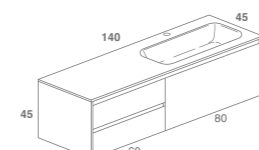

Composition with central basin and furniture with drawer and side chest of drawers.
Grooved handles, glass top with built-in basin and optional internal wood drawers with sliding organizers.
Picture: glossy-black glass top, black polished lacquered furniture, internal drawers in natural polished oak.
Size cm 160 x 45 x H 45.

046

047

Composizione con lavabo laterale e mobile ad un cassetto, con cassettera laterale.
 Maniglia a gola, top in vetro con lavabo integrato e cassetti interni opzionali in legno con divisori mobili.
 In foto: top in vetro grigio fumo satinato, mobile rovere grigio, cassetti interni grigio fumo opaco.
 Dimensioni cm 180 x 45 x H 45 .

Composition with side basin and one drawer furniture, with side chest of drawer.
 Grooved handle, glass top with built-in basin and optional internal wood drawers with sliding organizers.
 Picture: smoke satin grey top, grey oak furniture, opaque smoke grey internal drawers.
 Size cm 180 x 45 x H 45.

Art. #YR

Art. #YT

Art. #YV

Art. #YZ

Composizione con lavabo centrale e mobile ad un cassettone.
 Maniglia push, top in vetro con lavabo integrato e cassetti interni opzionali in legno, con divisori.
 In foto: top in vetro grigio fumo satinato, mobile laccato grigio fumo opaco,
 cassetti interni in noce canaletto, mensola autoportante noce canaletto.
 Dimensioni cm 200 x 45 x H 30.