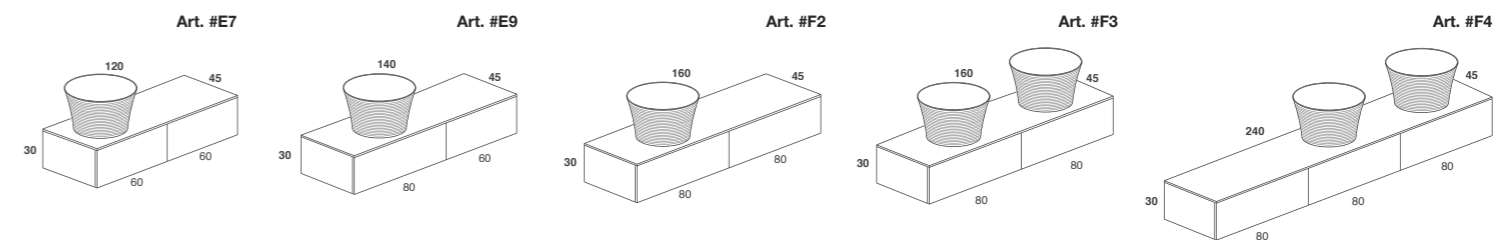

Composition with side basin and two drawer furniture.
 Milled handles, top with built-in basin mod. Square and optional internal wood drawers, with organizers.
 Picture: crystalplant biobased top, white opaque lacquered furniture, internal opaque grey pavillon drawers.
 Sizes cm 160 x 45 x H 45.

Art. #Y7

Art. #Y9

Art. #Z1

Art. #Z3

Art. #Z4

Composizione con lavabi in appoggio e mobile a tre cassettoni. Maniglia in legno, top Ceramilux opaco mod. D5P.
In foto: doppio lavabo da appoggio in cristallant biobased hand made, top in Ceramilux opaco mod. D5P,
mobile laccato bianco opaco, cassetti standard ad estrazione totale in alluminio finitura bianca.
Dimensioni cm 240 x 45 x H 30.

Composition with on top basins and three drawer furniture. Wood handle, opaque Ceramilux mod. D5P top.
Picture: on top double basin made in handmade biobased cristallant, opaque Ceramilux mod. D5P top,
opaque white lacquered furniture, fully pullout standard drawers in aluminum with white finishes.
Sizes cm 240 x 45 x H 30.

Composizione con lavabo in appoggio laterale e mobile a due cassettoni.
 Maniglia a gola, top in cristalplant biobased e cassetti interni opzionali in legno, con divisori.
 In foto: lavabo in Ceramilux opaco hand made mod. D5K, top in cristalplant biobased,
 mobile laccato bianco opaco, cassetti interni wengè.
 Dimensioni cm 120 x 45 x H 30.