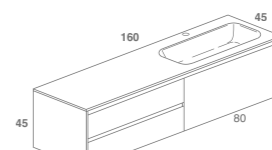

Composition with central basin and furniture with drawer and side chest of drawers.
Grooved handles, glass top with built-in basin and optional internal wood drawers with sliding organizers.
Picture: glossy-black glass top, black polished lacquered furniture, internal drawers in natural polished oak.
Size cm 160 x 45 x H 45.

046

047

Composizione con lavabo laterale e mobile ad un cassetto, con cassettera laterale.
 Maniglia a gola, top in vetro con lavabo integrato e cassetti interni opzionali in legno con divisori mobili.
 In foto: top in vetro grigio fumo satinato, mobile rovere grigio, cassetti interni grigio fumo opaco.
 Dimensioni cm 180 x 45 x H 45 .

Composition with side basin and one drawer furniture, with side chest of drawer.
 Grooved handle, glass top with built-in basin and optional internal wood drawers with sliding organizers.
 Picture: smoke satin grey top, grey oak furniture, opaque smoke grey internal drawers.
 Size cm 180 x 45 x H 45.

Art. #YR

Art. #YT

Art. #YV

Art. #YZ

Composizione con lavabo centrale e mobile ad un cassettone.
 Maniglia push, top in vetro con lavabo integrato e cassetti interni opzionali in legno, con divisori.
 In foto: top in vetro grigio fumo satinato, mobile laccato grigio fumo opaco,
 cassetti interni in noce canaletto, mensola autoportante noce canaletto.
 Dimensioni cm 200 x 45 x H 30.