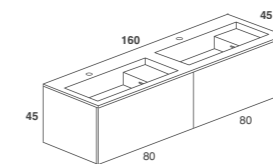

Composition with side basin and one drawer furniture with side drawer and central open compartment.
 Push handle, glass top with built-in basin and optional internal wood drawers, with organizers.
 Picture: top of polished clay glass with double built-in basin, polished clay lacquered furniture,
 internal drawers in canaletto walnut.
 Sizes cm 200 x 45 x H 45.

Composizione con lavabo laterale e mobile a due cassettoni.
 Maniglia fresata, top con lavabo integrato mod. Square e cassetti interni opzionali in legno, con divisori.
 In foto: top in cristalplant biobased, mobile laccato bianco opaco, cassetti interni grigio pavillon opaco.
 Dimensioni cm 160 x 45 x H 45.

Composition with side basin and two drawer furniture.
 Milled handles, top with built-in basin mod. Square and optional internal wood drawers, with organizers.
 Picture: crystalplant biobased top, white opaque lacquered furniture, internal opaque grey pavillon drawers.
 Sizes cm 160 x 45 x H 45.

Art. #Y7

Art. #Y9

Art. #Z1

Art. #Z3

Art. #Z4

Composizione con lavabi in appoggio e mobile a tre cassettoni. Maniglia in legno, top Ceramilux opaco mod. D5P.
In foto: doppio lavabo da appoggio in cristallant biobased hand made, top in Ceramilux opaco mod. D5P,
mobile laccato bianco opaco, cassetti standard ad estrazione totale in alluminio finitura bianca.
Dimensioni cm 240 x 45 x H 30.