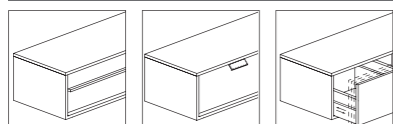

MANIGLIE / HANDLES

Struttura bianco soft o in finitura come ante / Structure in soft white or in the same fronts finish.

LAVABI ABBINABILI / MATCHING WASHBASINS

Top monoblocco Shape
Shape monoblock console
cm 93 x 48 x h 10
cm 123 x 48 x h 10
cm 153 x 48 x h 10
cm 183 x 48 x h 10