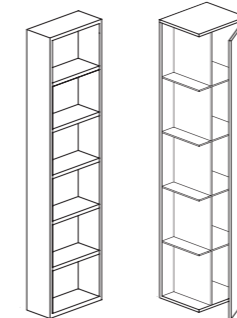

Specchio verticale in legno
Vertical wooden mirror
cm 65 x 12 x h 183

Specchio in legno
Wooden mirror
cm 123 x 65 x h 12
cm 153 x 65 x h 12
cm 183 x 65 x h 12

✱ CORNICE BIANCO OPACO O INOX LUCIDO
CON ILLUMINAZIONE LED
MATT WHITE OR GLOSSY INOX FRAME
WITH LED LIGHTING

COMPLEMENTI E COLONNE COMPLEMENTS AND COLUMNS

Design Michael Schmidt per Falper

93

Pensile a giorno
Open hanging unit
cm 120 x 18 x h 40
cm 160 x 18 x h 40
cm 180 x 18 x h 40

Pensile a giorno
Open hanging unit
cm 60 x 18 x h 90
cm 80 x 18 x h 90

Colonna pensile a giorno
Open hanging column
cm 30 x 18 x h 180
cm 40 x 18 x h 180

Colonna pensile
Hanging column
cm 40 x 35 x h 180

Base a terra
2 cassetti
Floor base unit
(2 drawers)
cm 90 x 60 x h 54
cm 120 x 60 x h 54