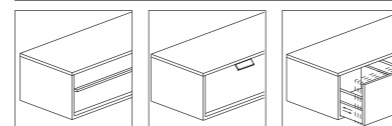

MANIGLIE / HANDLES

Struttura bianco soft o in finitura come ante / Structure in soft white or in the same fronts finish.