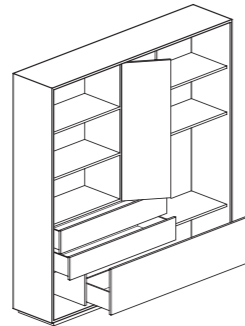

Libreria a 3 cassetti
+ 1 anta
Bookshelf with
3 drawers and 1 door
cm 153 x 38 x h 156

STRUTTURA ESTERNA IN FINITURA,
ELEMENTI INTERNI SEMPRE IN BIANCO SOFT
FINISHED EXTERNAL FRAME,
INNER ELEMENTS ALWAYS IN SOFT WHITE

Librerie autoportanti modulari con contenitori reversibili / Modular freestanding bookshelves with reversible modules.