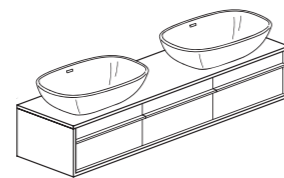

MOBILI CON TOP MONOBLOCCO AUTOPORTANTE
FURNITURE WITH SELF-SUPPORTING MONOBLOCK CONSOLE

Design Michael Schmidt per Falper

LAVABI ABBINABILI / MATCHING WASHBASINS

Mobile con lavabo
Module with basin
cm 93 x 48 x h 33

Mobile con lavabo
Module with basin
cm 183 x 48 x h 33

Art. D4K

Art. D4R

Mobile con lavabo
Module with basin
cm 123 x 48 x h 33

Mobile con 2 lavabi
Module with basin
cm 183 x 48 x h 33

Art. D4L

Art. D4M

Mobile con lavabo
Module with basin
cm 153 x 48 x h 33

MANIGLIE / HANDLES

Struttura bianco soft o in finitura come ante / Structure in soft white or in the same fronts finish.

LAVABI ABBINABILI / MATCHING WASHBASINS

Top monoblocco Shape
Shape monoblock console
cm 93 x 48 x h 10
cm 123 x 48 x h 10
cm 153 x 48 x h 10
cm 183 x 48 x h 10

Top monoblocco Shape
Shape monoblock console
cm 183 x 48 x h 10

Top monoblocco Round
Round monoblock console
cm 93 x 48 x h 15
cm 123 x 48 x h 15
cm 153 x 48 x h 15
cm 183 x 48 x h 15

Top monoblocco Square
Square monoblock console
cm 93 x 48 x h 15
cm 123 x 48 x h 15
cm 153 x 48 x h 15
cm 183 x 48 x h 15