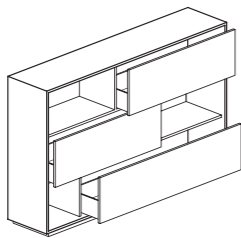

Design Michael Schmidt per Falper

94

Libreria a 2 cassetti
Bookshelf
with 2 drawers
cm 123 x 38 x h 96

Libreria a 1 cassetto
+ 1 anta
Bookshelf with
drawer and 1 door
cm 93 x 38 x h 126

Libreria a 3 cassetti
Bookshelf
with 3 drawers
cm 153 x 38 x h 96