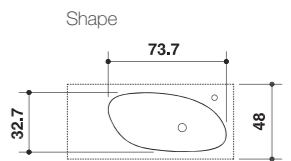

MANIGLIE / HANDLES

Struttura bianco soft o in finitura come ante / Structure in soft white or in the same fronts finish.

LAVABI ABBINABILI / MATCHING WASHBASINS

Top monoblocco Shape
Shape monoblock console
cm 93 x 48 x h 10
cm 123 x 48 x h 10
cm 153 x 48 x h 10
cm 183 x 48 x h 10

Top monoblocco Shape
Shape monoblock console
cm 183 x 48 x h 10

Top monoblocco Round
Round monoblock console
cm 93 x 48 x h 15
cm 123 x 48 x h 15
cm 153 x 48 x h 15
cm 183 x 48 x h 15

Top monoblocco Square
Square monoblock console
cm 93 x 48 x h 15
cm 123 x 48 x h 15
cm 153 x 48 x h 15
cm 183 x 48 x h 15

Top monoblocco Round
Round monoblock console
cm 183 x 48 x h 15

Top monoblocco Square
Square monoblock console
cm 183 x 48 x h 15

ALCUNI ESEMPI /
SOME EXAMPLES

Top monoblocco autoportanti in Cristalplant / Self-supporting monoblock console in Cristalplant.