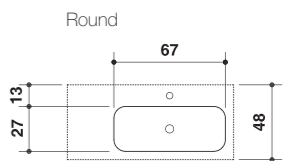

MANIGLIE / HANDLES

Struttura bianco soft o in finitura come ante / Structure in soft white or in the same fronts finish.

LAVABI ABBINABILI / MATCHING WASHBASINS

Top monoblocco Shape
Shape monoblock console
cm 93 x 48 x h 10
cm 123 x 48 x h 10
cm 153 x 48 x h 10
cm 183 x 48 x h 10

Top monoblocco Shape
Shape monoblock console
cm 183 x 48 x h 10

Top monoblocco Round
Round monoblock console
cm 93 x 48 x h 15
cm 123 x 48 x h 15
cm 153 x 48 x h 15
cm 183 x 48 x h 15

Top monoblocco Square
Square monoblock console
cm 93 x 48 x h 15
cm 123 x 48 x h 15
cm 153 x 48 x h 15
cm 183 x 48 x h 15

Top monoblocco Round
Round monoblock console
cm 183 x 48 x h 15

Top monoblocco Square
Square monoblock console
cm 183 x 48 x h 15

ALCUNI ESEMPI /
SOME EXAMPLES

Top monoblocco autoportanti in Cristalplant / Self-supporting monoblock console in Cristalplant.