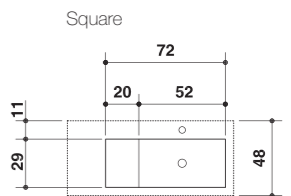

MANIGLIE / HANDLES

Struttura bianco soft o in finitura come ante / Structure in soft white or in the same fronts finish.

LAVABI ABBINABILI / MATCHING WASHBASINS

Top monoblocco Shape
Shape monoblock console
cm 93 x 48 x h 10
cm 123 x 48 x h 10
cm 153 x 48 x h 10
cm 183 x 48 x h 10

Top monoblocco Shape
Shape monoblock console
cm 183 x 48 x h 10

Top monoblocco Round
Round monoblock console
cm 93 x 48 x h 15
cm 123 x 48 x h 15
cm 153 x 48 x h 15
cm 183 x 48 x h 15

Top monoblocco Square
Square monoblock console
cm 93 x 48 x h 15
cm 123 x 48 x h 15
cm 153 x 48 x h 15
cm 183 x 48 x h 15

Top monoblocco Round
Round monoblock console
cm 183 x 48 x h 15

Top monoblocco Square
Square monoblock console
cm 183 x 48 x h 15

ALCUNI ESEMPI /
SOME EXAMPLES

Top monoblocco autoportanti in Cristalplant / Self-supporting monoblock console in Cristalplant.