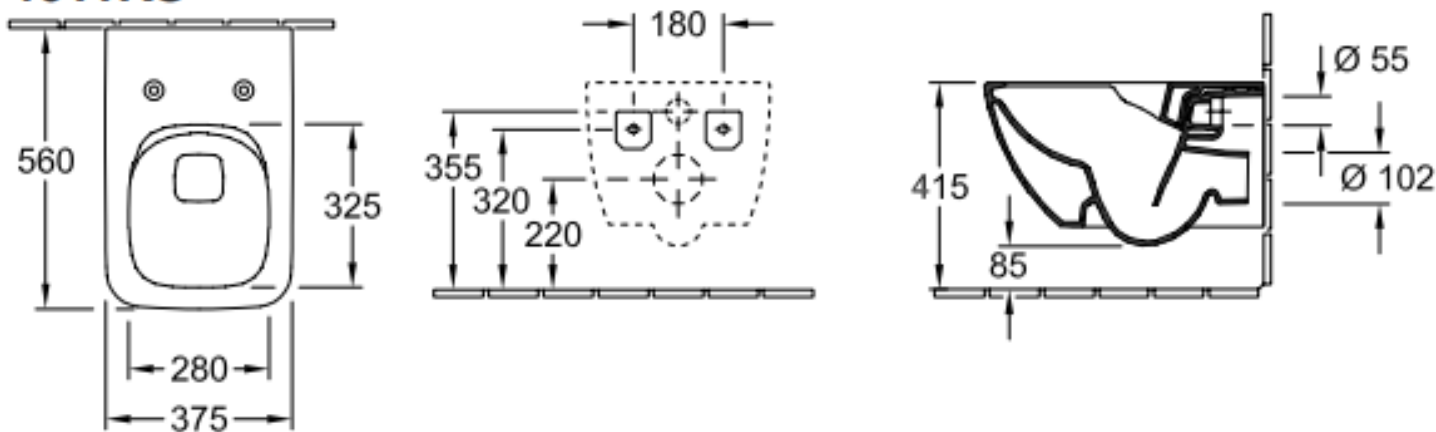

4611RS

BRAND	: Villeroy & Boch
MODEL	: VENTICELLO 4611RS01
DIMENSION	: As above
DESCRIPTION	: WALL HUNG WC (RIMLESS) W/ SOFT CLOSE SEAT COVER
COUNTRY	: GERMANY

Bathworld reserves the right to change dimensions and specifications without notice; we assume no liability for the use of obsolete dimensions;