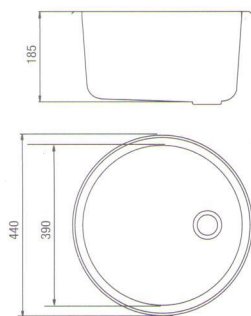

Quality Stainless Steel Kitchen Sinks

Trusted in New Zealand Since 1982

ENGLEFIELD

SELF-RIMMING

Englefield Duo: 37014T-S-NA

Unbranded: P70969R-NA (JAD-1011D-1)

Dimension: 440 x 185mm

Englefield Valencia: 37015T-1S-NA

Unbranded: P70973R-NA (JAD-1012F)

Dimension: 860 x 500 x 230mm

Englefield Valencia: 37016T-1S-NA

Unbranded: P70974R-1-NA (JAD-1016F)

Dimension: 860 x 500 x 230mm

UNDERCOUNTER

Englefield Sorrento: 37017T-S-NA

UNDERCOUNTER

72120R-NA (JAD-UM0001)
Dimension: 594 x 460 x 195mm

72256W-S-NA (JAD-SR1004)
Dimension: 530 x 430 x 200mm

72122R-NA (JAD-UM0002)
Dimension: 780 x 460 x 195mm

72126R-NA (JAD-UM1006)
Dimension: 460 x 400 x 185mm

72083R-NA (JAD-SR1003)
Dimension: 480 x 430 x 200mm

72257W-S-NA (JAD-SR1008)
Dimension: 800 x 430 x 200mm

UNDERCOUNTER

72129R-NA (JAD-UM1018)
Dimension: 590 x 530 x 250mm

SELF-RIMMING UNDERCOUNTER

P72009R-NA (JAD-ET12)
Dimension: 1160 x 500 x 200mm