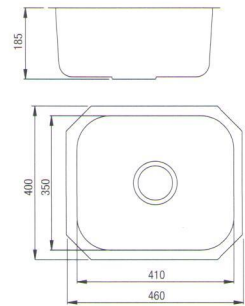

P70979R-1-NA (JAD-2035F)
 Dimension: 880 x 480 x 215mm

SELF-RIMMING UNDERCOUNTER

Englefield Studio: 37023T-S-NA
 Unbranded: P72011R-NA (JAD-ET14)
 Dimension: 800 x 500 x 200mm

72073R-NA (JAD-SQ09)
 Dimension: 860 x 430 x 200mm

UNDERCOUNTER

72120R-NA (JAD-UM0001)
Dimension: 594 x 460 x 195mm

72256W-S-NA (JAD-SR1004)
Dimension: 530 x 430 x 200mm

72122R-NA (JAD-UM0002)
Dimension: 780 x 460 x 195mm

72126R-NA (JAD-UM1006)
Dimension: 460 x 400 x 185mm

72083R-NA (JAD-SR1003)
Dimension: 480 x 430 x 200mm

72257W-S-NA (JAD-SR1008)
Dimension: 800 x 430 x 200mm

UNDERCOUNTER

72129R-NA (JAD-UM1018)
Dimension: 590 x 530 x 250mm

SELF-RIMMING UNDERCOUNTER

P72009R-NA (JAD-ET12)
Dimension: 1160 x 500 x 200mm

72135R-NA (JAD-UM2035)
Dimension: 850 x 450 x 195mm

P72010R-1-NA (JAD-ET13)
Dimension: 1000 x 490 x 205mm

P72029R-NA (JAD-0Y01)
Dimension: 875 x 485 x 210mm

ACCESSORIES

1127184
Stainless Steel Basket

1127190
Stainless Steel Basket