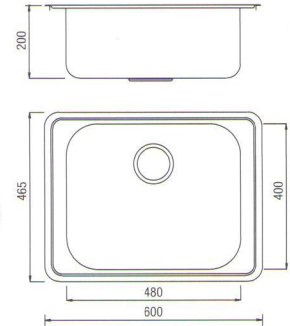

Unbranded: P70973R-NA (JAD-1012F)

Dimension: 860 x 500 x 230mm

Englefield Valencia: 37016T-1S-NA

Unbranded: P70974R-1-NA (JAD-1016F)

Dimension: 860 x 500 x 230mm

UNDERCOUNTER

Englefield Sorrento: 37017T-S-NA

Unbranded: 72127R-NA (JAD-UM1009)

Dimension: 530 x 450 x 195mm

Englefield Sapphire: 37019T-S-NA

Unbranded: 72068R-NA (JAD-SQ04)

Dimension: 530 x 430 x 200mm

Englefield RT: 37020T-S-NA

Unbranded: 72069R-NA (JAD-SQ05)

Dimension: 680 x 430 x 230mm

SELF-RIMMING

Englefield Sapphire: 37021T-S-NA
 Unbranded: 72070R-NA (JAD-SQ06)
 Dimension: 780 x 430 x 230mm

P70968R-NA (JAD-1009F)
 Dimension: 600 x 465 x 200mm

Englefield RT: 37022T-S-NA
 Unbranded: 72074R-NA (JAD-SQ10)
 Dimension: 430 x 430 x 200mm

P70979R-1-NA (JAD-2035F)
 Dimension: 880 x 480 x 215mm

SELF-RIMMING UNDERCOUNTER

Englefield Studio: 37023T-S-NA
 Unbranded: P72011R-NA (JAD-ET14)
 Dimension: 800 x 500 x 200mm

72073R-NA (JAD-SQ09)
 Dimension: 860 x 430 x 200mm