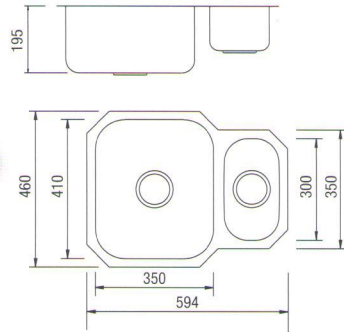

Dimension: 680 x 430 x 230mm

SELF-RIMMING

Englefield Sapphire: 37021T-S-NA
 Unbranded: 72070R-NA (JAD-SQ06)
 Dimension: 780 x 430 x 230mm

P70968R-NA (JAD-1009F)
 Dimension: 600 x 465 x 200mm

Englefield RT: 37022T-S-NA
 Unbranded: 72074R-NA (JAD-SQ10)
 Dimension: 430 x 430 x 200mm

P70979R-1-NA (JAD-2035F)
 Dimension: 880 x 480 x 215mm

SELF-RIMMING UNDERCOUNTER

Englefield Studio: 37023T-S-NA
 Unbranded: P72011R-NA (JAD-ET14)
 Dimension: 800 x 500 x 200mm

72073R-NA (JAD-SQ09)
 Dimension: 860 x 430 x 200mm

UNDERCOUNTER

72120R-NA (JAD-UM0001)
Dimension: 594 x 460 x 195mm

72256W-S-NA (JAD-SR1004)
Dimension: 530 x 430 x 200mm

72122R-NA (JAD-UM0002)
Dimension: 780 x 460 x 195mm

72126R-NA (JAD-UM1006)
Dimension: 460 x 400 x 185mm

72083R-NA (JAD-SR1003)
Dimension: 480 x 430 x 200mm

72257W-S-NA (JAD-SR1008)
Dimension: 800 x 430 x 200mm

UNDERCOUNTER

72129R-NA (JAD-UM1018)
Dimension: 590 x 530 x 250mm

SELF-RIMMING UNDERCOUNTER

P72009R-NA (JAD-ET12)
Dimension: 1160 x 500 x 200mm