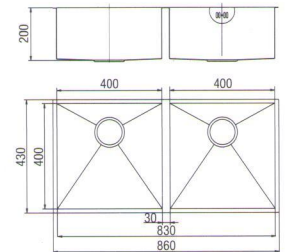

Dimension: 680 x 430 x 230mm

SELF-RIMMING

Englefield Sapphire: 37021T-S-NA
 Unbranded: 72070R-NA (JAD-SQ06)
 Dimension: 780 x 430 x 230mm

P70968R-NA (JAD-1009F)
 Dimension: 600 x 465 x 200mm

Englefield RT: 37022T-S-NA
 Unbranded: 72074R-NA (JAD-SQ10)
 Dimension: 430 x 430 x 200mm

P70979R-1-NA (JAD-2035F)
 Dimension: 880 x 480 x 215mm

SELF-RIMMING UNDERCOUNTER

Englefield Studio: 37023T-S-NA
 Unbranded: P72011R-NA (JAD-ET14)
 Dimension: 800 x 500 x 200mm

72073R-NA (JAD-SQ09)
 Dimension: 860 x 430 x 200mm

UNDERCOUNTER

72120R-NA (JAD-UM0001)
Dimension: 594 x 460 x 195mm

72256W-S-NA (JAD-SR1004)
Dimension: 530 x 430 x 200mm

72122R-NA (JAD-UM0002)
Dimension: 780 x 460 x 195mm

72126R-NA (JAD-UM1006)
Dimension: 460 x 400 x 185mm

72083R-NA (JAD-SR1003)
Dimension: 480 x 430 x 200mm

72257W-S-NA (JAD-SR1008)
Dimension: 800 x 430 x 200mm

UNDERCOUNTER

72129R-NA (JAD-UM1018)
Dimension: 590 x 530 x 250mm

SELF-RIMMING UNDERCOUNTER

P72009R-NA (JAD-ET12)
Dimension: 1160 x 500 x 200mm