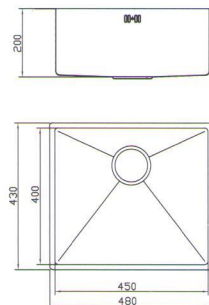

P70979R-1-NA (JAD-2035F)
 Dimension: 880 x 480 x 215mm

SELF-RIMMING UNDERCOUNTER

Englefield Studio: 37023T-S-NA
 Unbranded: P72011R-NA (JAD-ET14)
 Dimension: 800 x 500 x 200mm

72073R-NA (JAD-SQ09)
 Dimension: 860 x 430 x 200mm

UNDERCOUNTER

72120R-NA (JAD-UM0001)
Dimension: 594 x 460 x 195mm

72256W-S-NA (JAD-SR1004)
Dimension: 530 x 430 x 200mm

72122R-NA (JAD-UM0002)
Dimension: 780 x 460 x 195mm

72126R-NA (JAD-UM1006)
Dimension: 460 x 400 x 185mm

72083R-NA (JAD-SR1003)
Dimension: 480 x 430 x 200mm

72257W-S-NA (JAD-SR1008)
Dimension: 800 x 430 x 200mm

UNDERCOUNTER

72129R-NA (JAD-UM1018)
Dimension: 590 x 530 x 250mm

SELF-RIMMING UNDERCOUNTER

P72009R-NA (JAD-ET12)
Dimension: 1160 x 500 x 200mm

72135R-NA (JAD-UM2035)
Dimension: 850 x 450 x 195mm

P72010R-1-NA (JAD-ET13)
Dimension: 1000 x 490 x 205mm

P72029R-NA (JAD-0Y01)
Dimension: 875 x 485 x 210mm

ACCESSORIES

1127184
Stainless Steel Basket

1127190
Stainless Steel Basket