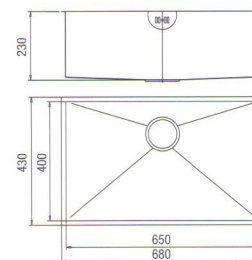

Englefield RT: 37020T-S-NA

Unbranded: 72069R-NA (JAD-SQ05)

Dimension: 680 x 430 x 230mm