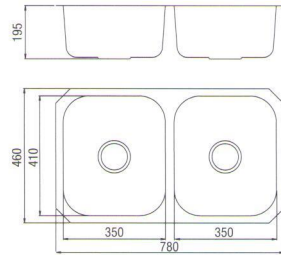

Dimension: 680 x 430 x 230mm

SELF-RIMMING

Englefield Sapphire: 37021T-S-NA
 Unbranded: 72070R-NA (JAD-SQ06)
 Dimension: 780 x 430 x 230mm

P70968R-NA (JAD-1009F)
 Dimension: 600 x 465 x 200mm

Englefield RT: 37022T-S-NA
 Unbranded: 72074R-NA (JAD-SQ10)
 Dimension: 430 x 430 x 200mm

P70979R-1-NA (JAD-2035F)
 Dimension: 880 x 480 x 215mm

SELF-RIMMING UNDERCOUNTER

Englefield Studio: 37023T-S-NA
 Unbranded: P72011R-NA (JAD-ET14)
 Dimension: 800 x 500 x 200mm

72073R-NA (JAD-SQ09)
 Dimension: 860 x 430 x 200mm

UNDERCOUNTER

72120R-NA (JAD-UM0001)
Dimension: 594 x 460 x 195mm

72256W-S-NA (JAD-SR1004)
Dimension: 530 x 430 x 200mm

72122R-NA (JAD-UM0002)
Dimension: 780 x 460 x 195mm

72126R-NA (JAD-UM1006)
Dimension: 460 x 400 x 185mm

72083R-NA (JAD-SR1003)
Dimension: 480 x 430 x 200mm

72257W-S-NA (JAD-SR1008)
Dimension: 800 x 430 x 200mm

UNDERCOUNTER

72129R-NA (JAD-UM1018)
Dimension: 590 x 530 x 250mm

SELF-RIMMING UNDERCOUNTER

P72009R-NA (JAD-ET12)
Dimension: 1160 x 500 x 200mm