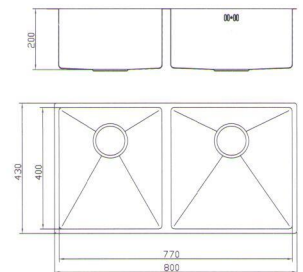

P70979R-1-NA (JAD-2035F)
 Dimension: 880 x 480 x 215mm

SELF-RIMMING UNDERCOUNTER

Englefield Studio: 37023T-S-NA
 Unbranded: P72011R-NA (JAD-ET14)
 Dimension: 800 x 500 x 200mm

72073R-NA (JAD-SQ09)
 Dimension: 860 x 430 x 200mm

UNDERCOUNTER

72120R-NA (JAD-UM0001)
Dimension: 594 x 460 x 195mm

72256W-S-NA (JAD-SR1004)
Dimension: 530 x 430 x 200mm

72122R-NA (JAD-UM0002)
Dimension: 780 x 460 x 195mm

72126R-NA (JAD-UM1006)
Dimension: 460 x 400 x 185mm

72083R-NA (JAD-SR1003)
Dimension: 480 x 430 x 200mm

72257W-S-NA (JAD-SR1008)
Dimension: 800 x 430 x 200mm

UNDERCOUNTER

72129R-NA (JAD-UM1018)
Dimension: 590 x 530 x 250mm

SELF-RIMMING UNDERCOUNTER

P72009R-NA (JAD-ET12)
Dimension: 1160 x 500 x 200mm

72135R-NA (JAD-UM2035)
Dimension: 850 x 450 x 195mm

P72010R-1-NA (JAD-ET13)
Dimension: 1000 x 490 x 205mm

P72029R-NA (JAD-0Y01)
Dimension: 875 x 485 x 210mm

ACCESSORIES

1127184
Stainless Steel Basket

1127190
Stainless Steel Basket