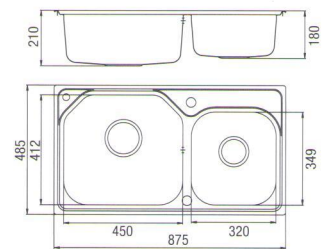

P70979R-1-NA (JAD-2035F)
 Dimension: 880 x 480 x 215mm

SELF-RIMMING UNDERCOUNTER

Englefield Studio: 37023T-S-NA
 Unbranded: P72011R-NA (JAD-ET14)
 Dimension: 800 x 500 x 200mm

72073R-NA (JAD-SQ09)
 Dimension: 860 x 430 x 200mm

UNDERCOUNTER

72120R-NA (JAD-UM0001)
Dimension: 594 x 460 x 195mm

72256W-S-NA (JAD-SR1004)
Dimension: 530 x 430 x 200mm

72122R-NA (JAD-UM0002)
Dimension: 780 x 460 x 195mm

72126R-NA (JAD-UM1006)
Dimension: 460 x 400 x 185mm

72083R-NA (JAD-SR1003)
Dimension: 480 x 430 x 200mm

72257W-S-NA (JAD-SR1008)
Dimension: 800 x 430 x 200mm

UNDERCOUNTER

72129R-NA (JAD-UM1018)
Dimension: 590 x 530 x 250mm

SELF-RIMMING UNDERCOUNTER

P72009R-NA (JAD-ET12)
Dimension: 1160 x 500 x 200mm

72135R-NA (JAD-UM2035)
Dimension: 850 x 450 x 195mm

P72010R-1-NA (JAD-ET13)
Dimension: 1000 x 490 x 205mm

P72029R-NA (JAD-0Y01)
Dimension: 875 x 485 x 210mm

ACCESSORIES

1127184
Stainless Steel Basket

1127190
Stainless Steel Basket