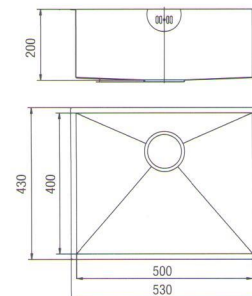

Englefield Sapphire: 37019T-S-NA

Unbranded: 72068R-NA (JAD-SQ04)

Dimension: 530 x 430 x 200mm