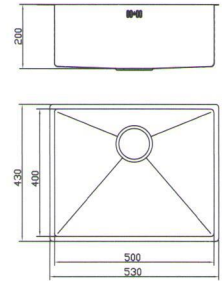

Dimension: 680 x 430 x 230mm

SELF-RIMMING

Englefield Sapphire: 37021T-S-NA
 Unbranded: 72070R-NA (JAD-SQ06)
 Dimension: 780 x 430 x 230mm

P70968R-NA (JAD-1009F)
 Dimension: 600 x 465 x 200mm

Englefield RT: 37022T-S-NA
 Unbranded: 72074R-NA (JAD-SQ10)
 Dimension: 430 x 430 x 200mm

P70979R-1-NA (JAD-2035F)
 Dimension: 880 x 480 x 215mm

SELF-RIMMING UNDERCOUNTER

Englefield Studio: 37023T-S-NA
 Unbranded: P72011R-NA (JAD-ET14)
 Dimension: 800 x 500 x 200mm

72073R-NA (JAD-SQ09)
 Dimension: 860 x 430 x 200mm

UNDERCOUNTER

72120R-NA (JAD-UM0001)
Dimension: 594 x 460 x 195mm

72256W-S-NA (JAD-SR1004)
Dimension: 530 x 430 x 200mm

72122R-NA (JAD-UM0002)
Dimension: 780 x 460 x 195mm

72126R-NA (JAD-UM1006)
Dimension: 460 x 400 x 185mm

72083R-NA (JAD-SR1003)
Dimension: 480 x 430 x 200mm

72257W-S-NA (JAD-SR1008)
Dimension: 800 x 430 x 200mm

UNDERCOUNTER

72129R-NA (JAD-UM1018)
Dimension: 590 x 530 x 250mm

SELF-RIMMING UNDERCOUNTER

P72009R-NA (JAD-ET12)
Dimension: 1160 x 500 x 200mm