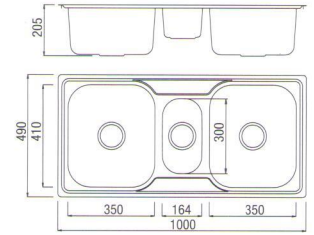

P70979R-1-NA (JAD-2035F)
 Dimension: 880 x 480 x 215mm

SELF-RIMMING UNDERCOUNTER

Englefield Studio: 37023T-S-NA
 Unbranded: P72011R-NA (JAD-ET14)
 Dimension: 800 x 500 x 200mm

72073R-NA (JAD-SQ09)
 Dimension: 860 x 430 x 200mm

UNDERCOUNTER

72120R-NA (JAD-UM0001)
Dimension: 594 x 460 x 195mm

72256W-S-NA (JAD-SR1004)
Dimension: 530 x 430 x 200mm

72122R-NA (JAD-UM0002)
Dimension: 780 x 460 x 195mm

72126R-NA (JAD-UM1006)
Dimension: 460 x 400 x 185mm

72083R-NA (JAD-SR1003)
Dimension: 480 x 430 x 200mm

72257W-S-NA (JAD-SR1008)
Dimension: 800 x 430 x 200mm

UNDERCOUNTER

72129R-NA (JAD-UM1018)
Dimension: 590 x 530 x 250mm

SELF-RIMMING UNDERCOUNTER

P72009R-NA (JAD-ET12)
Dimension: 1160 x 500 x 200mm

72135R-NA (JAD-UM2035)
Dimension: 850 x 450 x 195mm

P72010R-1-NA (JAD-ET13)
Dimension: 1000 x 490 x 205mm

P72029R-NA (JAD-0Y01)
Dimension: 875 x 485 x 210mm

ACCESSORIES

1127184
Stainless Steel Basket

1127190
Stainless Steel Basket