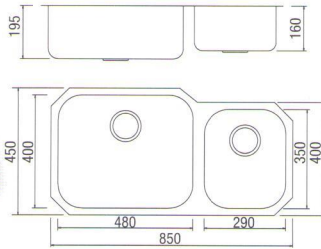

P70979R-1-NA (JAD-2035F)
 Dimension: 880 x 480 x 215mm

SELF-RIMMING UNDERCOUNTER

Englefield Studio: 37023T-S-NA
 Unbranded: P72011R-NA (JAD-ET14)
 Dimension: 800 x 500 x 200mm

72073R-NA (JAD-SQ09)
 Dimension: 860 x 430 x 200mm

UNDERCOUNTER

72120R-NA (JAD-UM0001)
Dimension: 594 x 460 x 195mm

72256W-S-NA (JAD-SR1004)
Dimension: 530 x 430 x 200mm

72122R-NA (JAD-UM0002)
Dimension: 780 x 460 x 195mm

72126R-NA (JAD-UM1006)
Dimension: 460 x 400 x 185mm

72083R-NA (JAD-SR1003)
Dimension: 480 x 430 x 200mm

72257W-S-NA (JAD-SR1008)
Dimension: 800 x 430 x 200mm

UNDERCOUNTER

72129R-NA (JAD-UM1018)
Dimension: 590 x 530 x 250mm

SELF-RIMMING UNDERCOUNTER

P72009R-NA (JAD-ET12)
Dimension: 1160 x 500 x 200mm

72135R-NA (JAD-UM2035)
Dimension: 850 x 450 x 195mm

P72010R-1-NA (JAD-ET13)
Dimension: 1000 x 490 x 205mm

P72029R-NA (JAD-0Y01)
Dimension: 875 x 485 x 210mm

ACCESSORIES

1127184
Stainless Steel Basket

1127190
Stainless Steel Basket