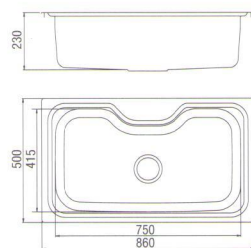

Quality Stainless Steel Kitchen Sinks

Trusted in New Zealand Since 1982

ENGLEFIELD

SELF-RIMMING

Englefield Duo: 37014T-S-NA

Unbranded: P70969R-NA (JAD-1011D-1)

Dimension: 440 x 185mm

Englefield Valencia: 37015T-1S-NA

Unbranded: P70973R-NA (JAD-1012F)

Dimension: 860 x 500 x 230mm

Englefield Valencia: 37016T-1S-NA

Unbranded: P70974R-1-NA (JAD-1016F)

Dimension: 860 x 500 x 230mm

UNDERCOUNTER

Englefield Sorrento: 37017T-S-NA

Dimension: 680 x 430 x 230mm

SELF-RIMMING

Englefield Sapphire: 37021T-S-NA
 Unbranded: 72070R-NA (JAD-SQ06)
 Dimension: 780 x 430 x 230mm

P70968R-NA (JAD-1009F)
 Dimension: 600 x 465 x 200mm

Englefield RT: 37022T-S-NA
 Unbranded: 72074R-NA (JAD-SQ10)
 Dimension: 430 x 430 x 200mm

UNDERCOUNTER

72120R-NA (JAD-UM0001)
Dimension: 594 x 460 x 195mm

72256W-S-NA (JAD-SR1004)
Dimension: 530 x 430 x 200mm

72122R-NA (JAD-UM0002)
Dimension: 780 x 460 x 195mm

72126R-NA (JAD-UM1006)
Dimension: 460 x 400 x 185mm