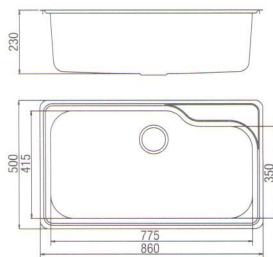

Quality Stainless Steel Kitchen Sinks

Trusted in New Zealand Since 1982

ENGLEFIELD

SELF-RIMMING

Englefield Duo: 37014T-S-NA

Unbranded: P70969R-NA (JAD-1011D-1)

Dimension: 440 x 185mm

Englefield Valencia: 37015T-1S-NA

Unbranded: P70973R-NA (JAD-1012F)

Dimension: 860 x 500 x 230mm

Englefield Valencia: 37016T-1S-NA

Unbranded: P70974R-1-NA (JAD-1016F)

Dimension: 860 x 500 x 230mm

UNDERCOUNTER

Englefield Sorrento: 37017T-S-NA

Dimension: 680 x 430 x 230mm

SELF-RIMMING

Englefield Sapphire: 37021T-S-NA
 Unbranded: 72070R-NA (JAD-SQ06)
 Dimension: 780 x 430 x 230mm

P70968R-NA (JAD-1009F)
 Dimension: 600 x 465 x 200mm

Englefield RT: 37022T-S-NA
 Unbranded: 72074R-NA (JAD-SQ10)
 Dimension: 430 x 430 x 200mm

UNDERCOUNTER

72120R-NA (JAD-UM0001)
Dimension: 594 x 460 x 195mm

72256W-S-NA (JAD-SR1004)
Dimension: 530 x 430 x 200mm

72122R-NA (JAD-UM0002)
Dimension: 780 x 460 x 195mm

72126R-NA (JAD-UM1006)
Dimension: 460 x 400 x 185mm