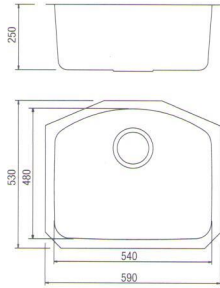

P70979R-1-NA (JAD-2035F)
 Dimension: 880 x 480 x 215mm

SELF-RIMMING UNDERCOUNTER

Englefield Studio: 37023T-S-NA
 Unbranded: P72011R-NA (JAD-ET14)
 Dimension: 800 x 500 x 200mm

72073R-NA (JAD-SQ09)
 Dimension: 860 x 430 x 200mm

UNDERCOUNTER

72120R-NA (JAD-UM0001)
Dimension: 594 x 460 x 195mm

72256W-S-NA (JAD-SR1004)
Dimension: 530 x 430 x 200mm

72122R-NA (JAD-UM0002)
Dimension: 780 x 460 x 195mm

72126R-NA (JAD-UM1006)
Dimension: 460 x 400 x 185mm

72083R-NA (JAD-SR1003)
Dimension: 480 x 430 x 200mm

72257W-S-NA (JAD-SR1008)
Dimension: 800 x 430 x 200mm

UNDERCOUNTER

72129R-NA (JAD-UM1018)
Dimension: 590 x 530 x 250mm

SELF-RIMMING UNDERCOUNTER

P72009R-NA (JAD-ET12)
Dimension: 1160 x 500 x 200mm

72135R-NA (JAD-UM2035)
Dimension: 850 x 450 x 195mm

P72010R-1-NA (JAD-ET13)
Dimension: 1000 x 490 x 205mm

P72029R-NA (JAD-0Y01)
Dimension: 875 x 485 x 210mm

ACCESSORIES

1127184
Stainless Steel Basket

1127190
Stainless Steel Basket