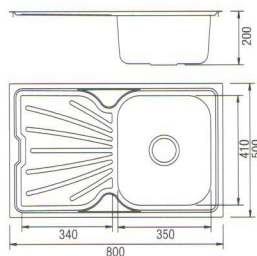

Dimension: 680 x 430 x 230mm

SELF-RIMMING

Englefield Sapphire: 37021T-S-NA
 Unbranded: 72070R-NA (JAD-SQ06)
 Dimension: 780 x 430 x 230mm

P70968R-NA (JAD-1009F)
 Dimension: 600 x 465 x 200mm

Englefield RT: 37022T-S-NA
 Unbranded: 72074R-NA (JAD-SQ10)
 Dimension: 430 x 430 x 200mm

P70979R-1-NA (JAD-2035F)
 Dimension: 880 x 480 x 215mm

SELF-RIMMING UNDERCOUNTER

Englefield Studio: 37023T-S-NA
 Unbranded: P72011R-NA (JAD-ET14)
 Dimension: 800 x 500 x 200mm

72073R-NA (JAD-SQ09)
 Dimension: 860 x 430 x 200mm

UNDERCOUNTER

72120R-NA (JAD-UM0001)
Dimension: 594 x 460 x 195mm

72256W-S-NA (JAD-SR1004)
Dimension: 530 x 430 x 200mm

72122R-NA (JAD-UM0002)
Dimension: 780 x 460 x 195mm

72126R-NA (JAD-UM1006)
Dimension: 460 x 400 x 185mm

72083R-NA (JAD-SR1003)
Dimension: 480 x 430 x 200mm

72257W-S-NA (JAD-SR1008)
Dimension: 800 x 430 x 200mm

UNDERCOUNTER

72129R-NA (JAD-UM1018)
Dimension: 590 x 530 x 250mm

SELF-RIMMING UNDERCOUNTER

P72009R-NA (JAD-ET12)
Dimension: 1160 x 500 x 200mm