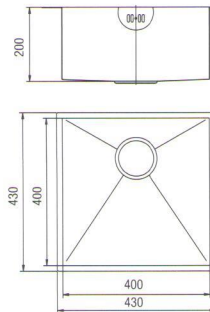

Dimension: 680 x 430 x 230mm

SELF-RIMMING

Englefield Sapphire: 37021T-S-NA
 Unbranded: 72070R-NA (JAD-SQ06)
 Dimension: 780 x 430 x 230mm

P70968R-NA (JAD-1009F)
 Dimension: 600 x 465 x 200mm

Englefield RT: 37022T-S-NA
 Unbranded: 72074R-NA (JAD-SQ10)
 Dimension: 430 x 430 x 200mm

P70979R-1-NA (JAD-2035F)
 Dimension: 880 x 480 x 215mm

SELF-RIMMING UNDERCOUNTER

Englefield Studio: 37023T-S-NA
 Unbranded: P72011R-NA (JAD-ET14)
 Dimension: 800 x 500 x 200mm

72073R-NA (JAD-SQ09)
 Dimension: 860 x 430 x 200mm

UNDERCOUNTER

72120R-NA (JAD-UM0001)
Dimension: 594 x 460 x 195mm

72256W-S-NA (JAD-SR1004)
Dimension: 530 x 430 x 200mm

72122R-NA (JAD-UM0002)
Dimension: 780 x 460 x 195mm

72126R-NA (JAD-UM1006)
Dimension: 460 x 400 x 185mm

72083R-NA (JAD-SR1003)
Dimension: 480 x 430 x 200mm

72257W-S-NA (JAD-SR1008)
Dimension: 800 x 430 x 200mm

UNDERCOUNTER

72129R-NA (JAD-UM1018)
Dimension: 590 x 530 x 250mm

SELF-RIMMING UNDERCOUNTER

P72009R-NA (JAD-ET12)
Dimension: 1160 x 500 x 200mm