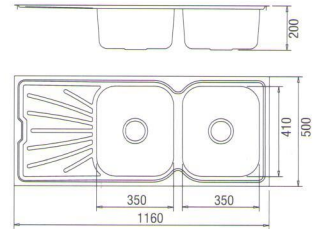

P70979R-1-NA (JAD-2035F)
 Dimension: 880 x 480 x 215mm

SELF-RIMMING UNDERCOUNTER

Englefield Studio: 37023T-S-NA
 Unbranded: P72011R-NA (JAD-ET14)
 Dimension: 800 x 500 x 200mm

72073R-NA (JAD-SQ09)
 Dimension: 860 x 430 x 200mm

UNDERCOUNTER

72120R-NA (JAD-UM0001)
Dimension: 594 x 460 x 195mm

72256W-S-NA (JAD-SR1004)
Dimension: 530 x 430 x 200mm

72122R-NA (JAD-UM0002)
Dimension: 780 x 460 x 195mm

72126R-NA (JAD-UM1006)
Dimension: 460 x 400 x 185mm

72083R-NA (JAD-SR1003)
Dimension: 480 x 430 x 200mm

72257W-S-NA (JAD-SR1008)
Dimension: 800 x 430 x 200mm

UNDERCOUNTER

72129R-NA (JAD-UM1018)
Dimension: 590 x 530 x 250mm

SELF-RIMMING UNDERCOUNTER

P72009R-NA (JAD-ET12)
Dimension: 1160 x 500 x 200mm

72135R-NA (JAD-UM2035)
Dimension: 850 x 450 x 195mm

P72010R-1-NA (JAD-ET13)
Dimension: 1000 x 490 x 205mm

P72029R-NA (JAD-0Y01)
Dimension: 875 x 485 x 210mm

ACCESSORIES

1127184
Stainless Steel Basket

1127190
Stainless Steel Basket